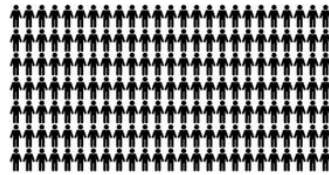

# DRAFT COMMUNITY FLOW CYCLE WORKSHOP

A community-centred cycle workshop in Aberfeldy with tools, supplies, expertise, and info for riders of all abilities, budgets, and styles.

## Community Survey Results

Total Respondents  
As of October 30, 2023

175+ RESPONDENTS

Respondent Location  
Driving distance from Aberfeldy