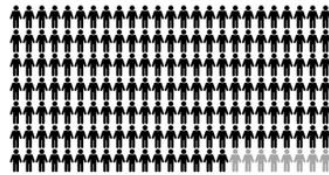

## Community Survey Results

Total Respondents  
As of October 30, 2023

175+ RESPONDENTS

Respondent Location  
Driving distance from Aberfeldy

## Support for a Local Cycle Hub

95%+ of RESPONDENTS support a cycle hub in Aberfeldy

Nearly 8 out of 10 respondents said they ride at least once a month.